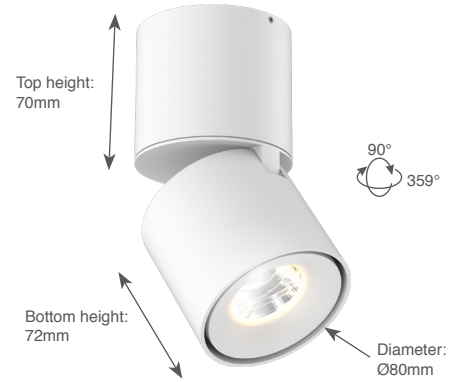

# Titan Surface Mounted Organic

Technical Datasheet

General	
Type	Surface Mounted
Material	Aluminium
Lamp Type	COB LED
Adjustable	Yes (90°/359°)
Dimmable	No
Cooling	Passive
Energy Class	A++
Weight	840g
Photobiol. Safety	RG1
Class	class I

**IP20**   **960°C**   **LED**

**Features:**  
High efficiency LED Downlight, equipped with a Bridgelux COB LED.  
Aluminium die-casted, compact design.  
High quality components.  
Various colors available.